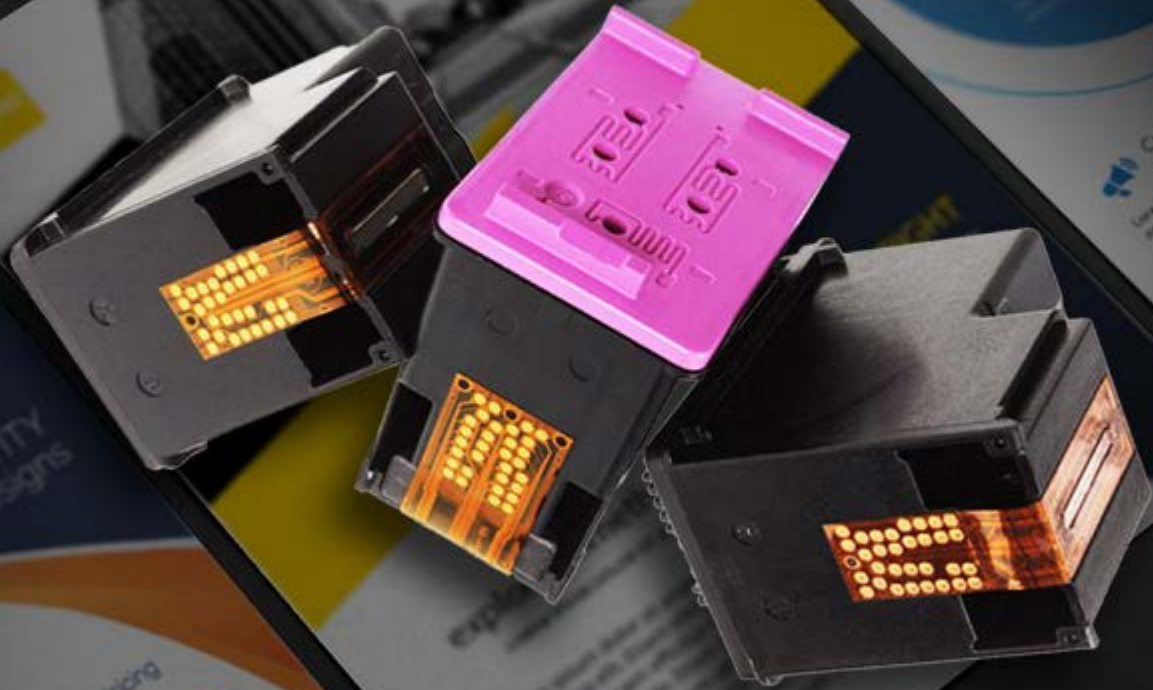

# INK

Vibrant Colors & Crisp Blacks

**CLOVER**  
IMAGING GROUP

# PROVEN

OEM ALTERNATIVE

**CLOVER**

IMAGING GROUP

**PAGE YIELD**

**QUALITY**

**RELIABILITY**

THIRD-PARTY TESTS BY BUYERS LABORATORY (BLI) PROVE THAT CLOVER'S  
REMANUFACTURED PRINT CARTRIDGES ARE AS RELIABLE AS THE OEM.\*